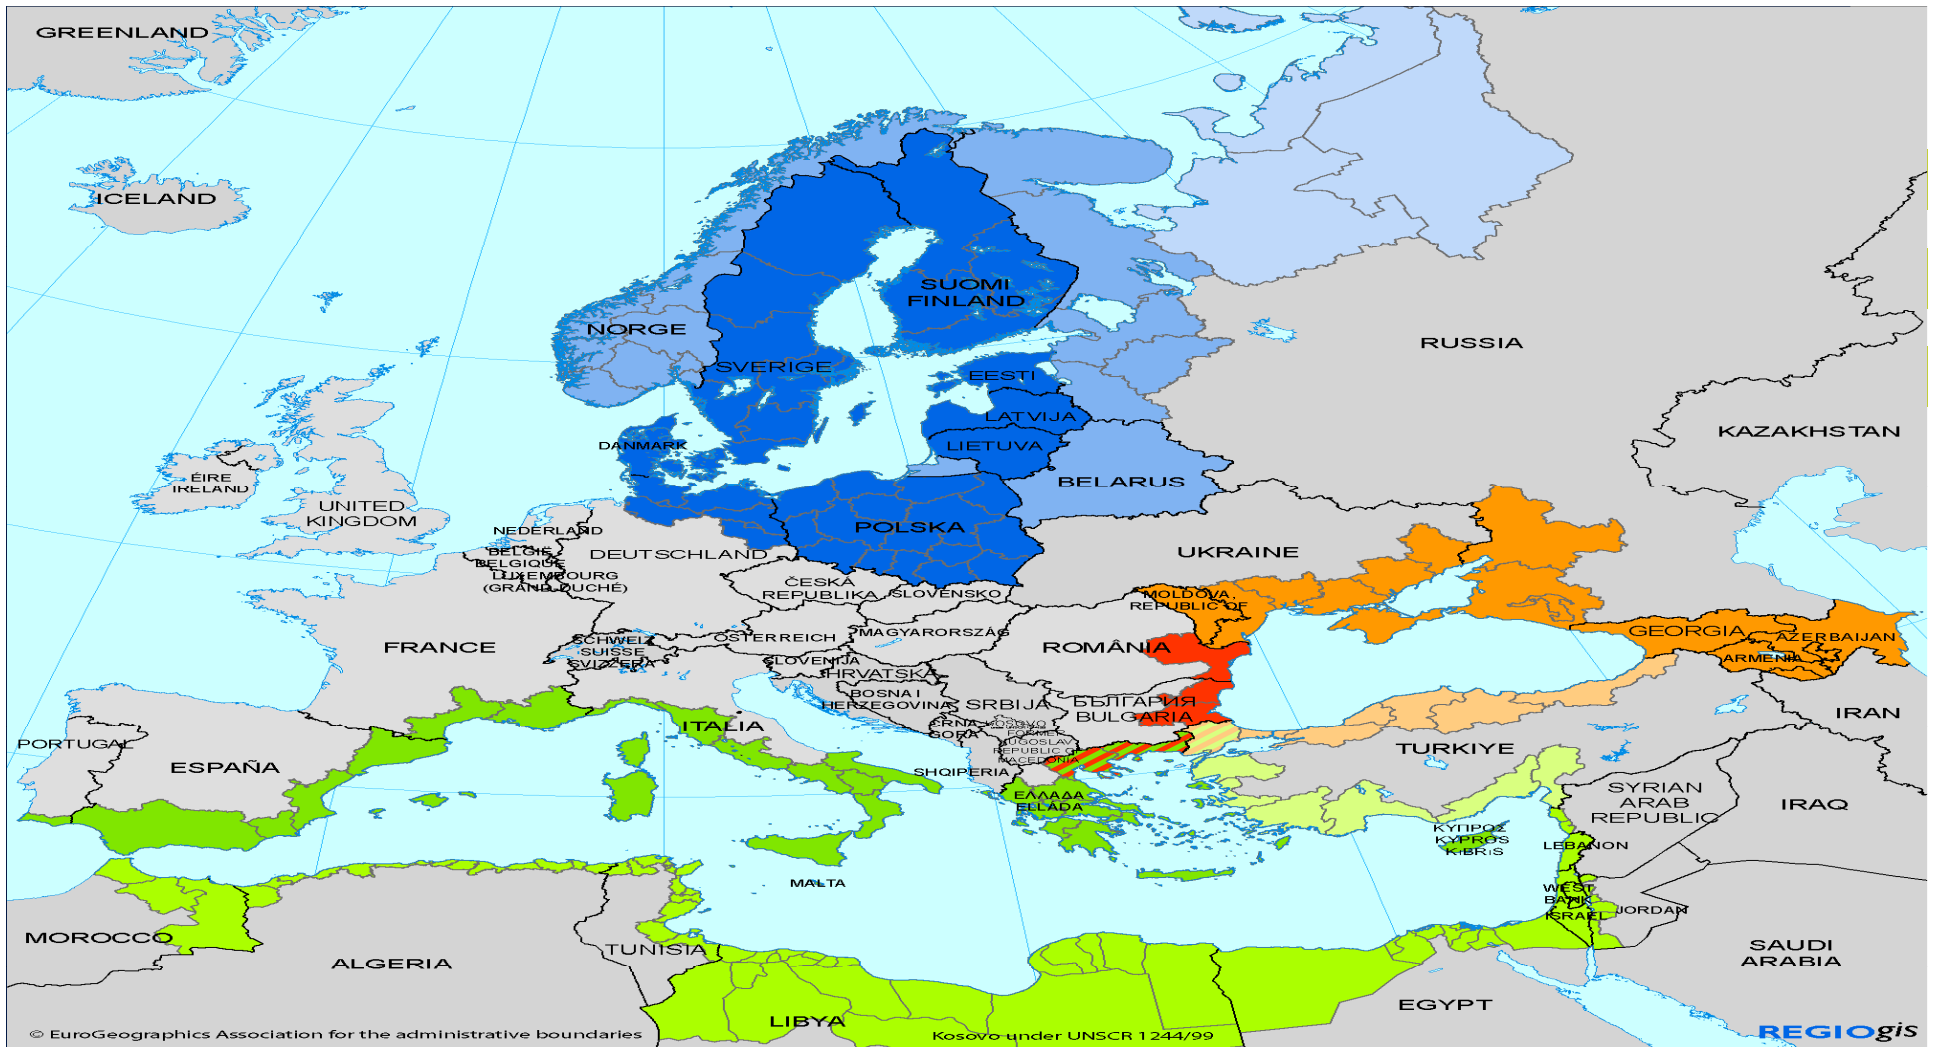

Geographical Eligibility ENPI CBC 2007-2013 Sea-Basin Programmes

Baltic Sea Programme

- EU regions
- non-EU regions
- regions for Barents Sea Cooperation

Black Sea Programme

- EU regions
- Turkish regions
- non-EU regions

Mediterranean Programme

- EU regions
- Turkish regions
- non-EU regions